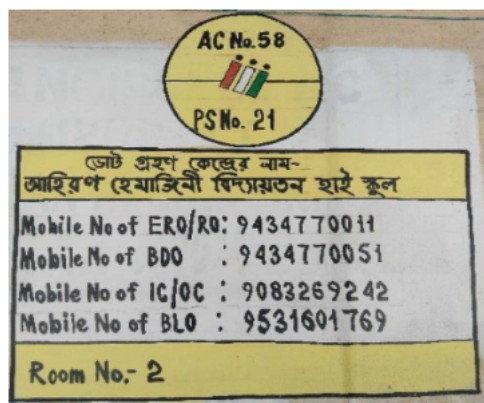

Polling Station Building Front View