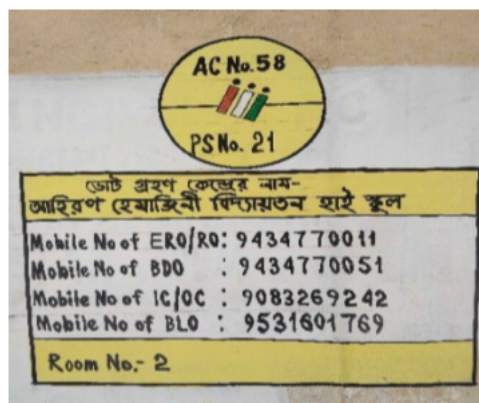

Polling Station Front View