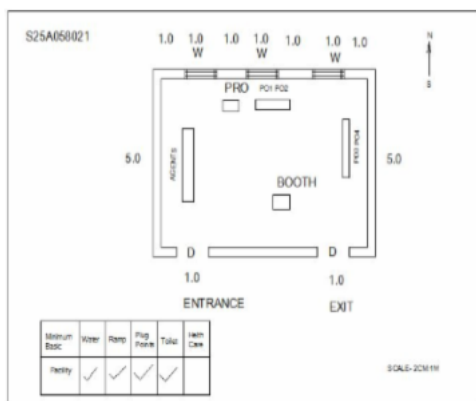

Nazri Naksha

Google Map View

Polling Station Building Front View

Polling Station Front View

Cad View

Key MAP View