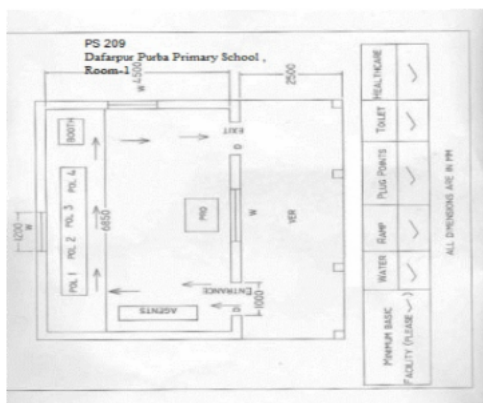

Nazri Naksha

Google Map View

Polling Station Building Front View

Polling Station Front View

Cad View

Key MAP View