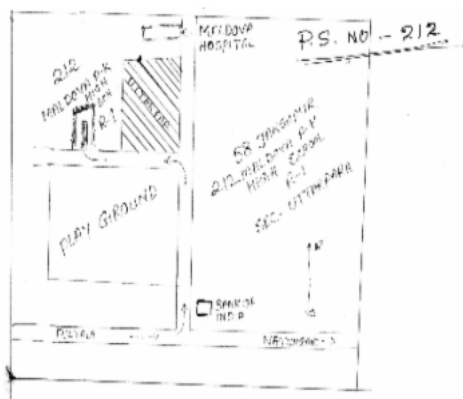

Nazri Naksha

Google Map View