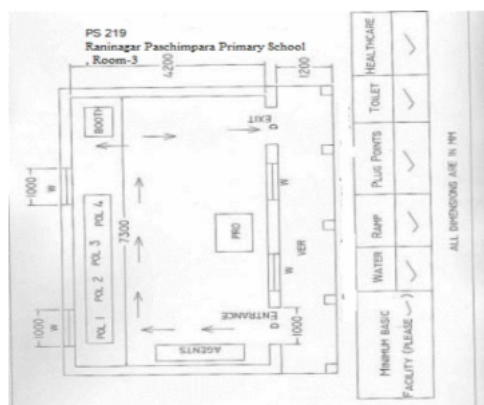

Nazri Naksha

Google Map View

Polling Station Building Front View

Polling Station Front View

Cad View

Key MAP View