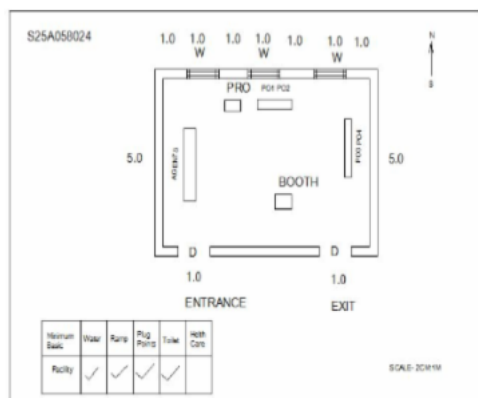

Nazri Naksha

Google Map View

Polling Station Building Front View

Polling Station Front View

Cad View

Key MAP View