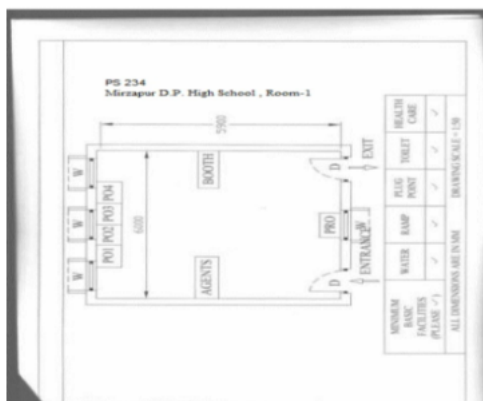

Nazri Naksha

Google Map View

Polling Station Building Front View

Polling Station Front View

Cad View

Key MAP View