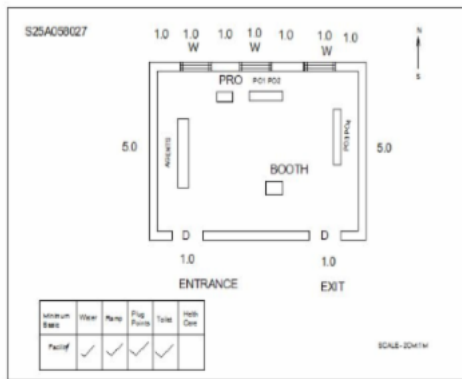

Nazri Naksha

Google Map View

Polling Station Building Front View

Polling Station Front View

Cad View

Key MAP View