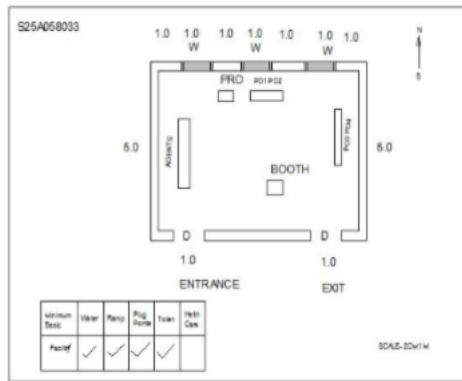

Nazri Naksha

Google Map View

Polling Station Building Front View

Polling Station Front View

Cad View

Key MAP View