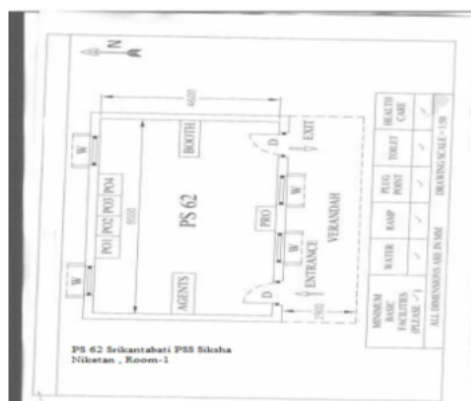

Nazri Naksha

Google Map View

Polling Station Building Front View

Polling Station Front View

Cad View

Key MAP View