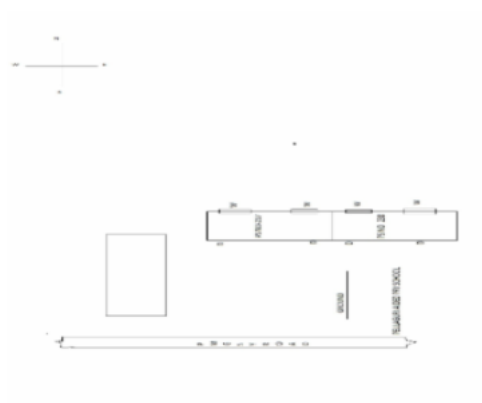

Nazri Naksha

Google Map View

Polling Station Building Front View

Polling Station Front View

Cad View

Key MAP View