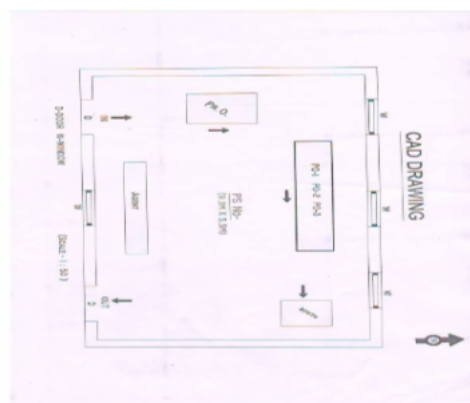

Nazri Naksha

Google Map View

Polling Station Building Front View

Polling Station Front View

Cad View

Key MAP View