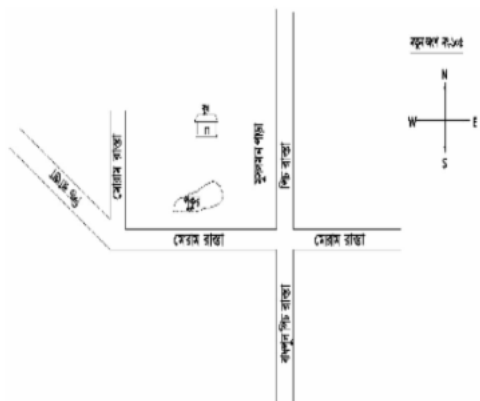

Polling Station Building Front View

Nazri Naksha