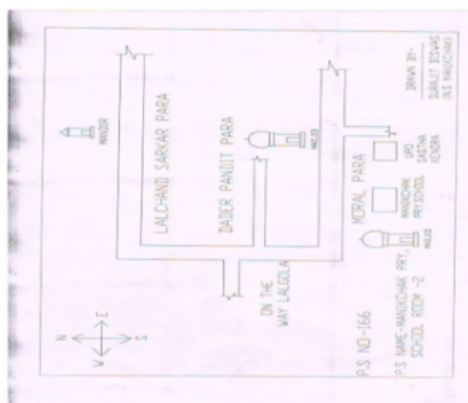

Nazri Naksha

Google Map View