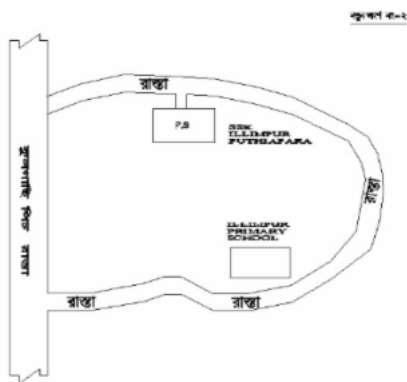

Nazri Naksha

Google Map View