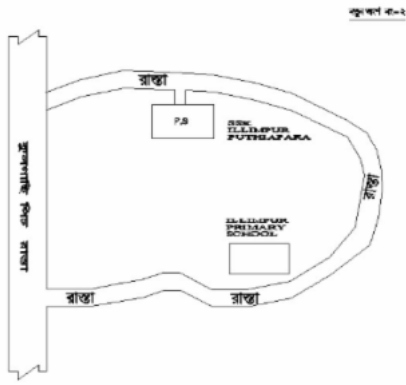

Nazri Naksha

Google Map View