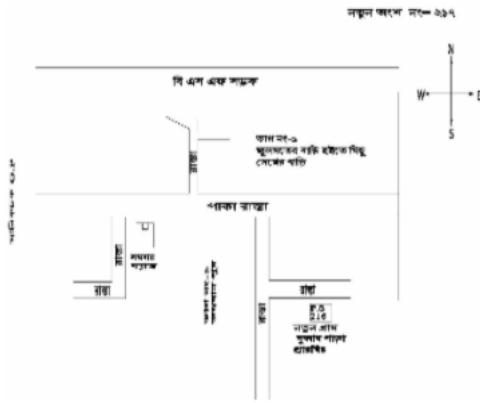

Nazri Naksha

Google Map View