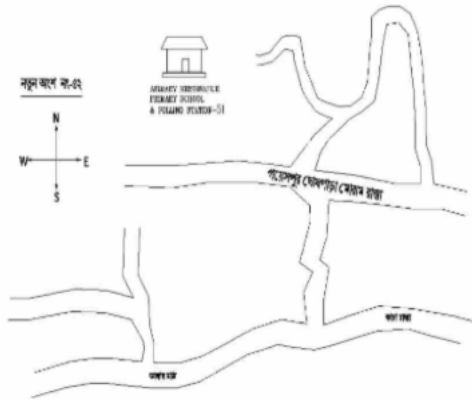

Polling Station Building Front View

Nazri Naksha