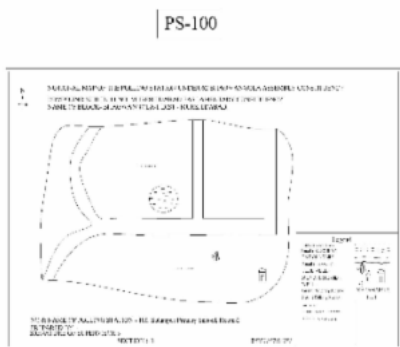

Nazri Naksha

Google Map View