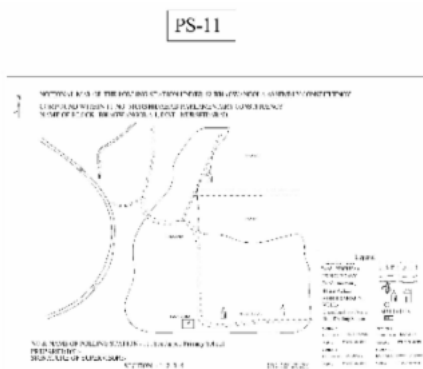

Nazri Naksha

Google Map View