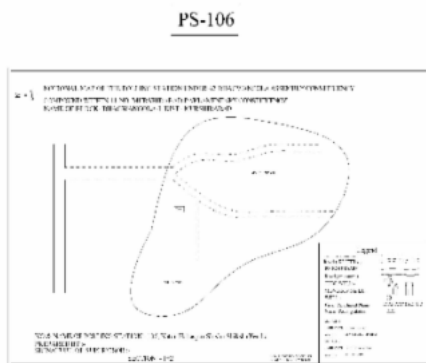

Nazri Naksha

Google Map View