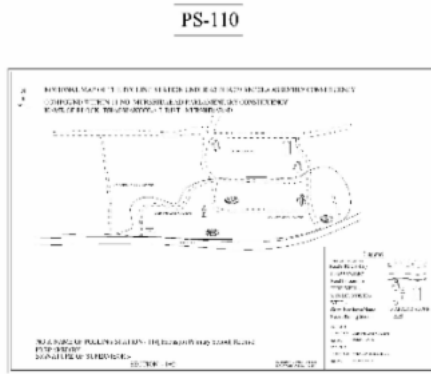

Nazri Naksha

Google Map View