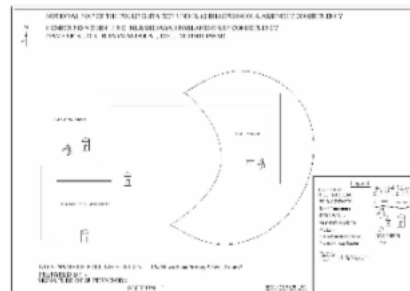

Nazri Naksha

Google Map View

PS-134

Polling Station Building Front View

Polling Station Front View

Cad View

Key MAP View

PS-134