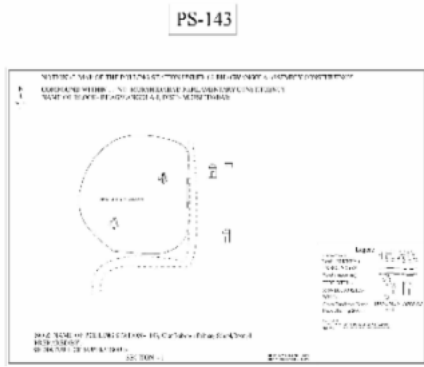

Nazri Naksha

Google Map View