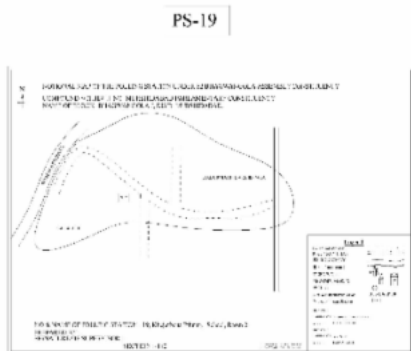

Nazri Naksha

Google Map View