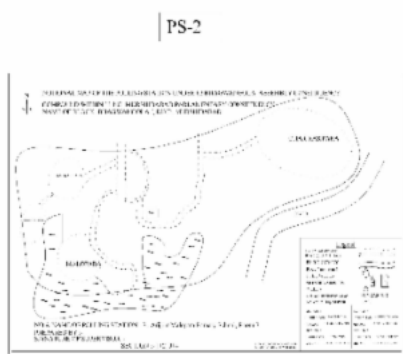

Nazri Naksha

Google Map View