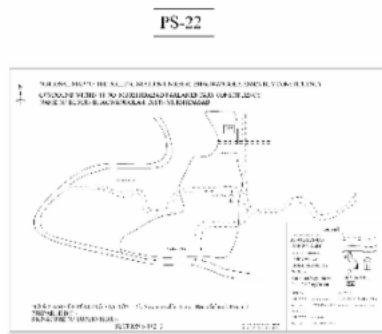

Nazri Naksha

Google Map View