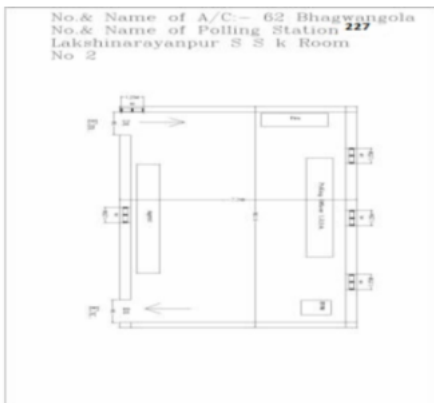

Nazri Naksha

Google Map View

Polling Station Building Front View

Polling Station Front View

Cad View

Key MAP View