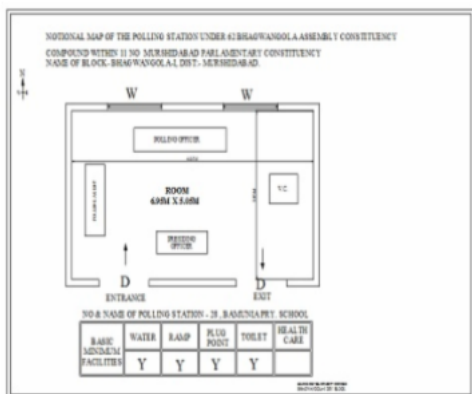

Nazri Naksha

Google Map View

Polling Station Building Front View

Polling Station Front View

Cad View

Key MAP View