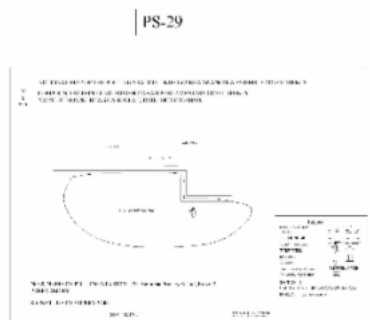

Nazri Naksha

Google Map View