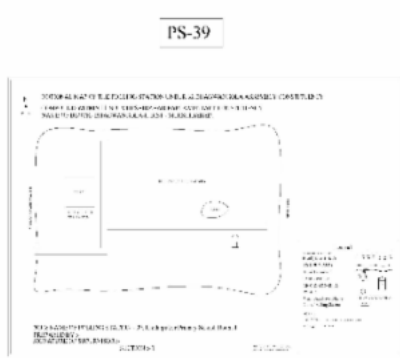

Nazri Naksha

Google Map View