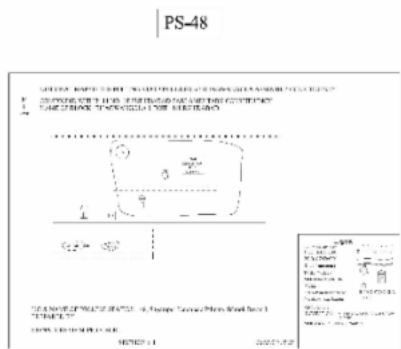

Nazri Naksha

Google Map View