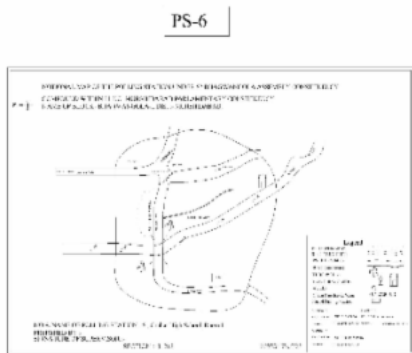

Nazri Naksha

Google Map View