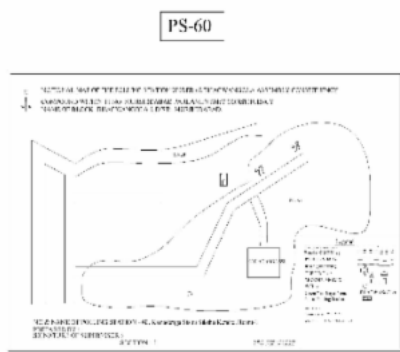

Nazri Naksha

Google Map View