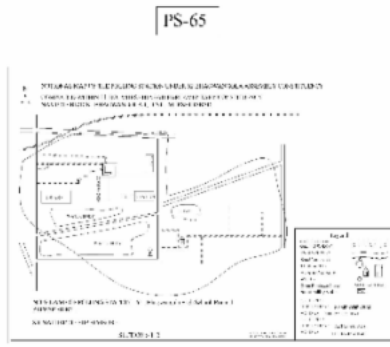

Nazri Naksha

Google Map View