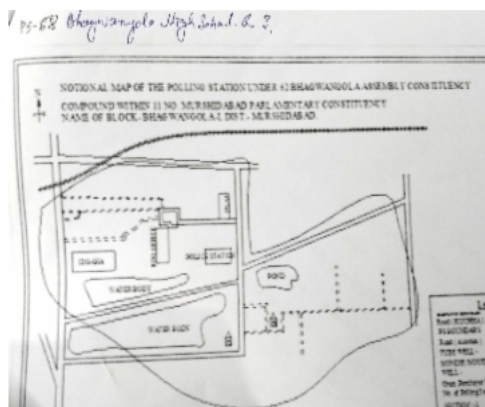

Nazri Naksha

Google Map View