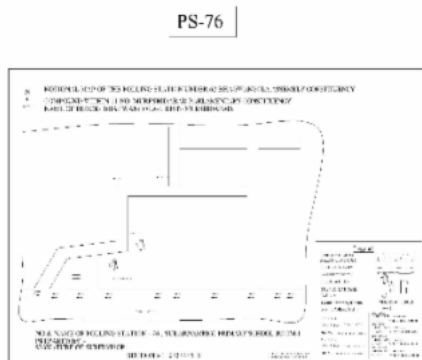

Nazri Naksha

Google Map View