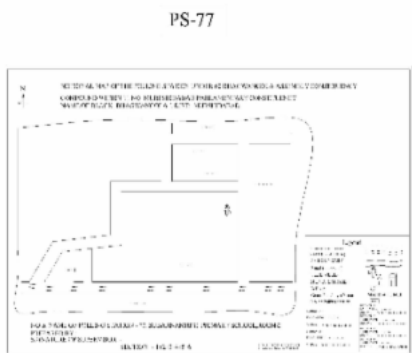

Nazri Naksha

Google Map View