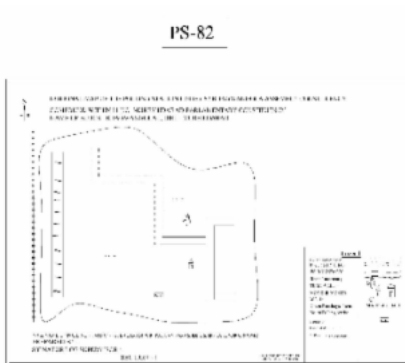

Nazri Naksha

Google Map View