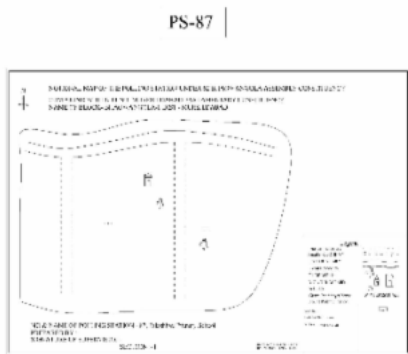

Nazri Naksha

Google Map View