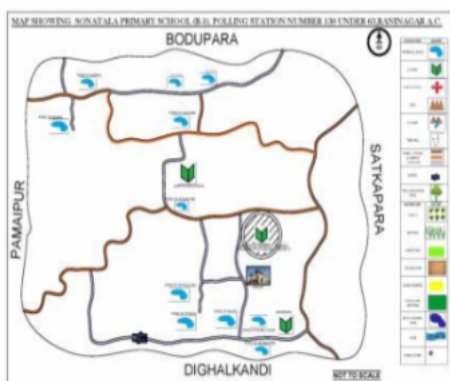

Nazri Naksha

Google Map View

Polling Station Building Front View

Polling Station Front View

Cad View

Key MAP View