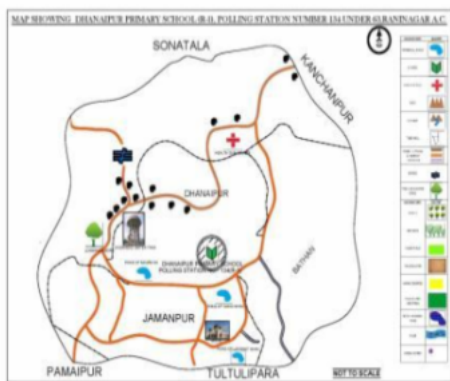

Nazri Naksha

Google Map View

Polling Station Building Front View

Polling Station Front View

Cad View

Key MAP View