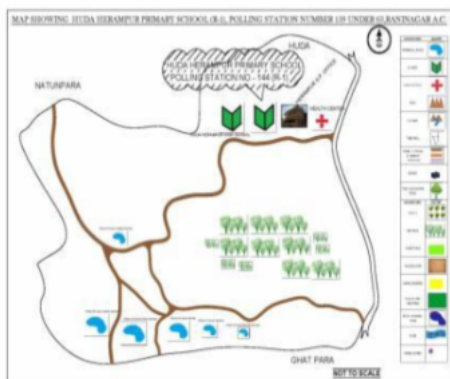

Nazri Naksha

Google Map View

Polling Station Building Front View

Polling Station Front View

Cad View

Key MAP View