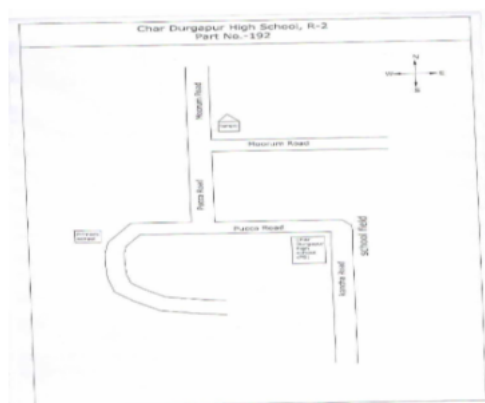

Nazri Naksha

Google Map View

Polling Station Building Front View

Polling Station Front View

Cad View

Key MAP View