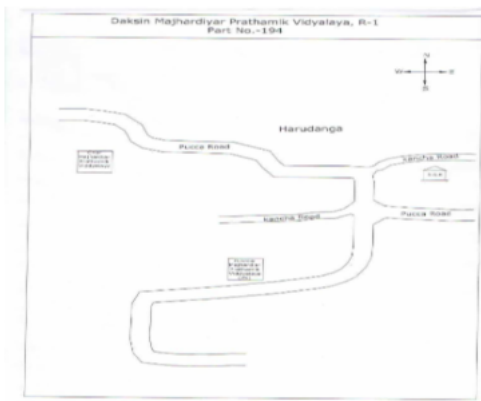

Nazri Naksha

Google Map View

Polling Station Building Front View

Polling Station Front View

Cad View

Key MAP View