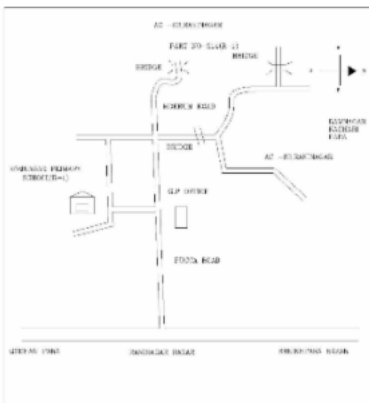

Nazri Naksha

Google Map View

Polling Station Building Front View

Polling Station Front View

Cad View

Key MAP View