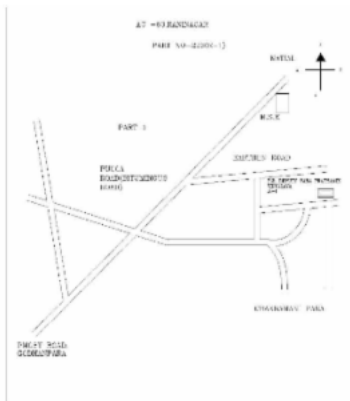

Nazri Naksha

Google Map View

Polling Station Building Front View

Polling Station Front View

Cad View

Key MAP View