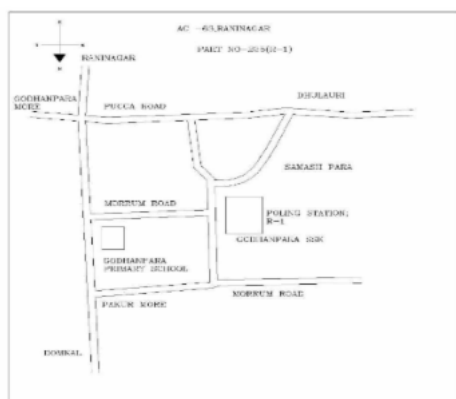

Nazri Naksha

Google Map View

Polling Station Building Front View

Polling Station Front View

Cad View

Key MAP View