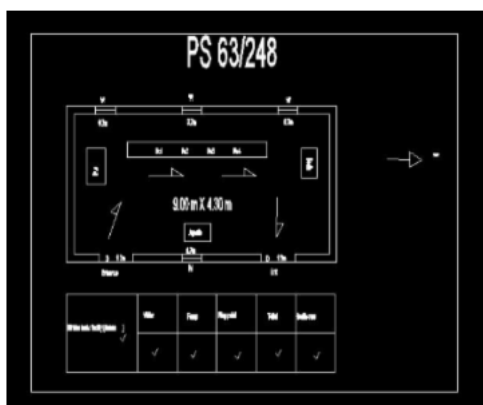

Nazri Naksha

Google Map View

Polling Station Building Front View

Polling Station Front View

Cad View

Key MAP View