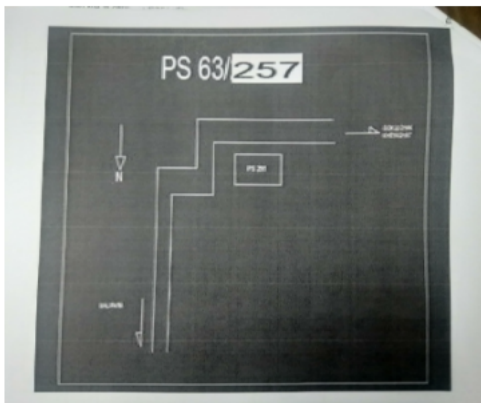

Polling Station Building Front View

Nazri Naksha