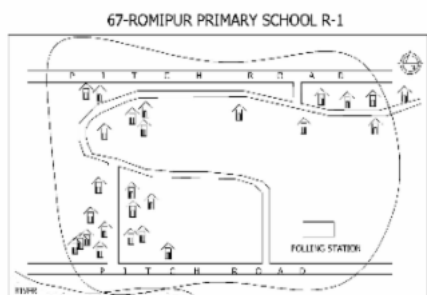

Nazri Naksha

Google Map View

Polling Station Building Front View

Polling Station Front View

Cad View

Key MAP View